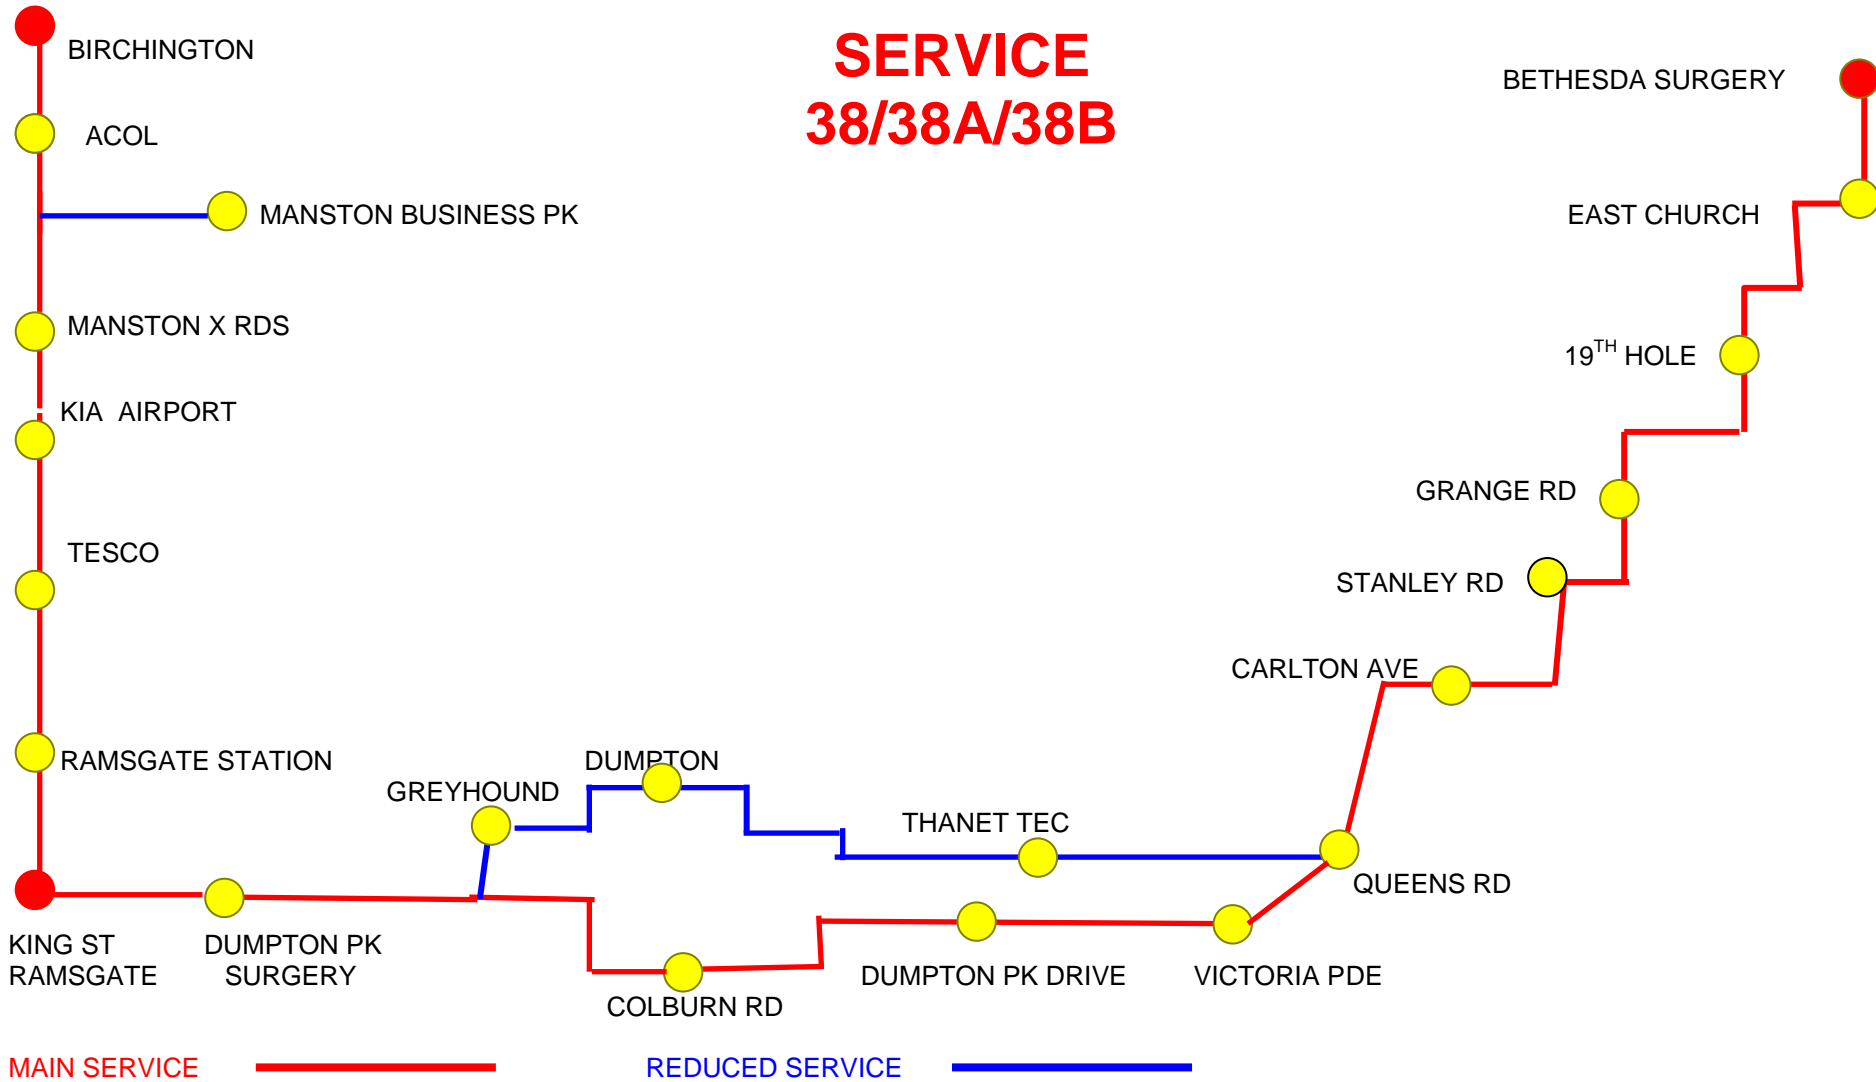

# SERVICE 38/38A/38B

**YOUR INDEPENDENT BUS OPERATOR**  
**“ IT’S BETTA BY BUS ”**